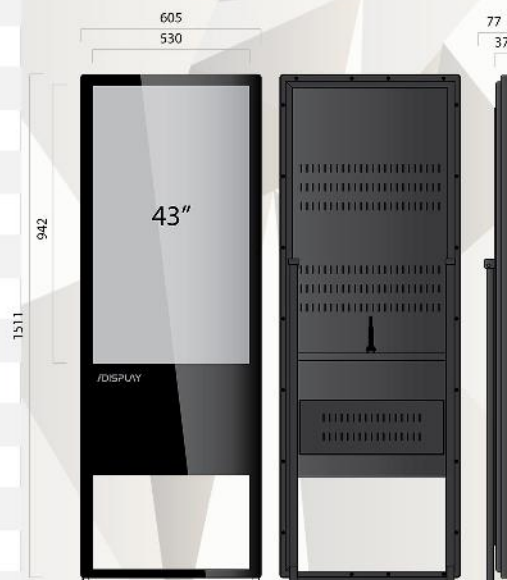

Monitor	32 inches	43 inches
Panel	LED	
Model No.	32PS	43PS
Sizes	32"	43"
Resolution	1920*1080	
*Brightness (nits)	500	
Color	16.7M	
Response Time	6 ms	
Product Size(mm)	450×1260×37mm	605×1511×37mm
Contrast	3500:1	
*Touch Screen	Capacitive 10 touch points (Optional)	
LED Backlist Lifetime(H)	>=60000hrs	
CPU	RK3288 Quad Core 1.8 GHz	
System	Android 5.1 (Windows 10 Optional)	
GPU	Integrated	
DDR	2 GB (4GB Optional)	
Flash	8 GB	
Movie/Music	MP4, MOV, SWF, FLV, MP3, HTML and Much More	
Photo	BMP, JPG, PNG and etc	
Text	PDF, TXT, HTML	
Audio Output	8W*2	
Surround Sound	Yes	
Connectivity	USB*2	
	LAN*1	
	HDMI 1 (INPUT)	
WI-FI	AC 100-240V 50/60HZ	
WI-FI	802.11b/gn	
*Keyboard	Wireless Keyboard & Mouse (Optional)	
Display	Landscape/Portrait, Split Screen Display, Video,	
	Picture and Rolling Text 7*24hours	
Program Management	Edit, Schedule, Remote Publish, Object Carousel,	
Case/Body	SPCC Aluminum Frame	
Body Color	Black, White	